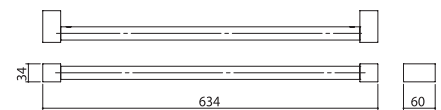

34D

Door Stopper with Hook

Material: Zinc / Rubber
Door thickness 30mm or more
Withstand load up to 5kg
Silver coating 34D-N00WA-LS
Black coating 34D-N00WA-BK
Silver chrome 34D-N00WA-SC
Silver hairline 34D-N00WA-SHC

36D

Door Stopper with Hook

Material: Zinc / Rubber
Door thickness 30mm or more
Withstand load up to 15kg
Silver coating 36D-N00WA-LS
Black coating 36D-N00WA-BK
Silver chrome 36D-N00WA-SC
Silver hairline 36D-N00WA-SHC

35D

Door Stopper

Material: Stainless / Rubber
Door thickness 33mm or more
Black 35D-N00WA-K

55M

Hand Rail

Material: Zinc / Stainless
Withstand load up to 100kg
Silver coating 55M-N0002-LS
Black coating 55M-N0002-BK

Silver chrome 55M-N0002-SC
Silver hairline 55M-N0002-SHC

53M

Toilet Paper Holder

Material: Zinc
Silver chrome 53M-N0002-SC
Silver hairline 53M-N0002-SHC

54M

Toilet Paper Holder

Material: Zinc
Silver chrome 54M-N0002-SC
Silver hairline 54M-N0002-SHC