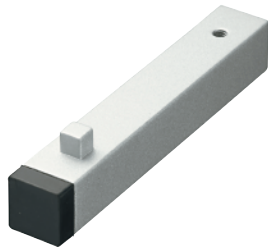

34D

Door Stopper with Hook

Material: Zinc / Rubber
Door thickness 30mm or more
Withstand load up to 5kg
Silver coating 34D-N00WA-LS
Black coating 34D-N00WA-BK
Silver chrome 34D-N00WA-SC
Silver hairline 34D-N00WA-SHC

36D

Door Stopper with Hook

Material: Zinc / Rubber
Door thickness 30mm or more
Withstand load up to 15kg
Silver coating 36D-N00WA-LS
Black coating 36D-N00WA-BK
Silver chrome 36D-N00WA-SC
Silver hairline 36D-N00WA-SHC

35D

Door Stopper

Material: Stainless / Rubber
Door thickness 33mm or more
Black 35D-N00WA-K

55M

Hand Rail

Material: Zinc / Stainless
Withstand load up to 100kg
Silver coating 55M-N0002-LS
Black coating 55M-N0002-BK

Silver chrome 55M-N0002-SC
Silver hairline 55M-N0002-SHC

53M

Toilet Paper Holder

Material: Zinc
Silver chrome 53M-N0002-SC
Silver hairline 53M-N0002-SHC

54M

Toilet Paper Holder

Material: Zinc
Silver chrome 54M-N0002-SC
Silver hairline 54M-N0002-SHC