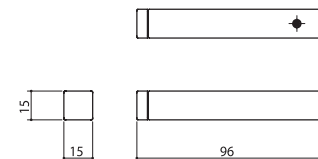

32D

Door Stopper

Material: Zinc / Rubber

Door thickness 30mm or more

Silver coating 32D-N00WA-LS

Black coating 32D-N00WA-BK

Silver chrome 32D-N00WA-SC

Silver hairline 32D-N00WA-SHC