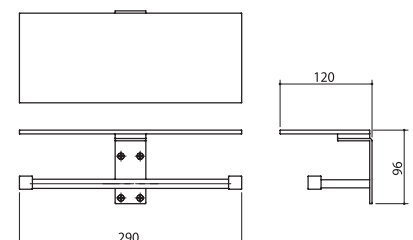

Silver chrome 55M-N0002-SC
 Silver hairline 55M-N0002-SHC

53M

Toilet Paper Holder

Material: Zinc
 Silver chrome 53M-N0002-SC
 Silver hairline 53M-N0002-SHC

54M

Toilet Paper Holder

Material: Zinc
 Silver chrome 54M-N0002-SC
 Silver hairline 54M-N0002-SHC