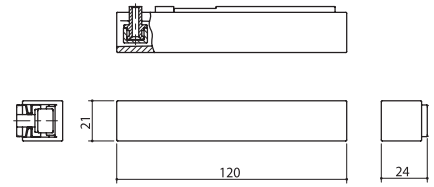

10L

Slide Inner Lock

Slide Inner Lock with Door Stopper

Material: Zinc

Door thickness 30mm or more

Silver coating 10L-N0003-LS

Black coating 10L-N0003-BK

Silver chrome 10L-N0003-SC

Silver hairline 10L-N0003-SHC