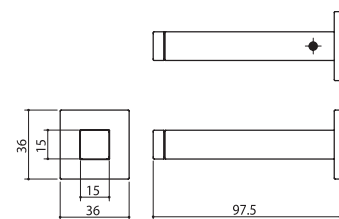

Silver chrome 33D-N00WA-SC

Silver hairline 33D-N00WA-SHC

34D

Door Stopper with Hook

Material: Zinc / Rubber
 Door thickness 30mm or more
 Withstand load up to 5kg
 Silver coating 34D-N00WA-LS
 Black coating 34D-N00WA-BK
 Silver chrome 34D-N00WA-SC
 Silver hairline 34D-N00WA-SHC