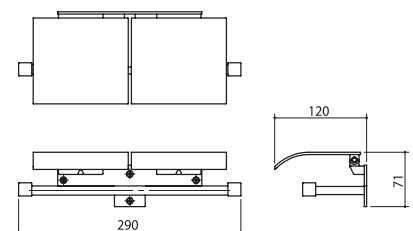

53M

Toilet Paper Holder

Material: Zinc
Silver chrome 53M-N0002-SC
Silver hairline 53M-N0002-SHC