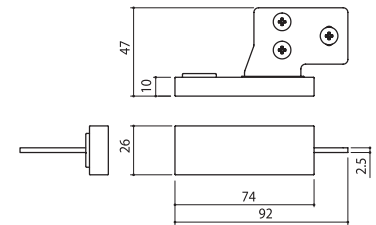

35D

Door Stopper

Material: Stainless / Rubber
Door thickness 33mm or more
Black 35D-N00WA-K

55M

Hand Rail

Material: Zinc / Stainless
Withstand load up to 100kg
Silver coating 55M-N0002-LS
Black coating 55M-N0002-BK

Silver chrome 55M-N0002-SC
Silver hairline 55M-N0002-SHC