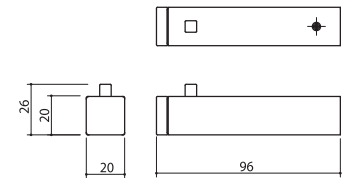

36D

Door Stopper with Hook

Material: Zinc / Rubber
Door thickness 30mm or more
Withstand load up to 15kg
Silver coating 36D-N00WA-LS
Black coating 36D-N00WA-BK
Silver chrome 36D-N00WA-SC
Silver hairline 36D-N00WA-SHC