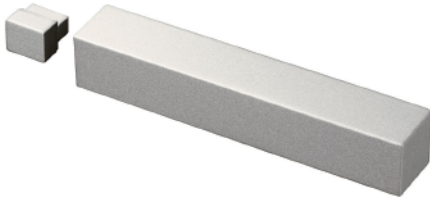

Π Ο Π Ο

10L

Slide Inner Lock

Slide Inner Lock with Door Stopper

Material: Zinc

Door thickness 30mm or more

Silver coating 10L-N0003-LS

Black coating 10L-N0003-BK

Silver chrome 10L-N0003-SC

Silver hairline 10L-N0003-SHC

19C

Hook

Material: Zinc

Withstand load up to 10kg

Silver coating 19C-N0002-LS

Black coating 19C-N0002-BK

Silver chrome 19C-N0002-SC

Silver hairline 19C-N0002-SHC

20C

Hook

Material: Zinc

Withstand load up to 10kg

Silver coating 20C-N0002-LS

Black coating 20C-N0002-BK

Silver chrome 20C-N0002-SC

Silver hairline 20C-N0002-SHC

64P

Door Pull

Material: Zinc

Door thickness 20mm or more

Silver coating 64P-N0002-LS

Black coating 64P-N0002-BK