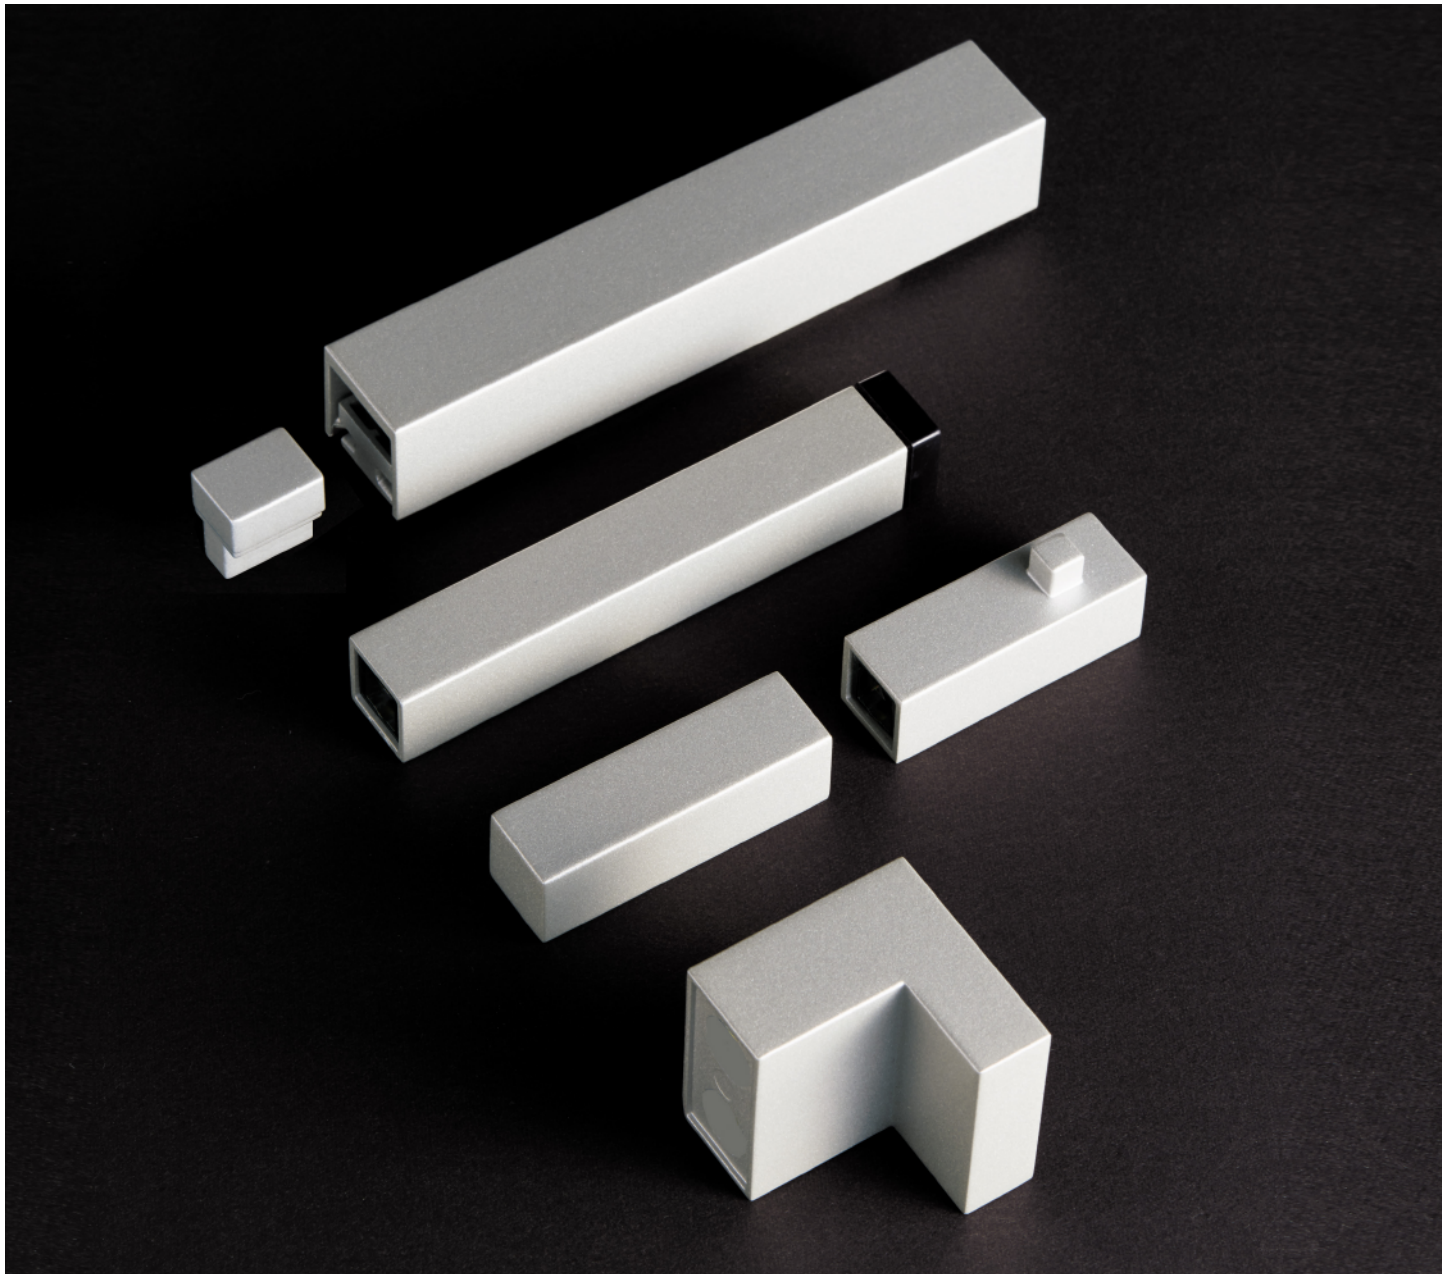

The *mono series* is specifically manufactured with a basic structure to enhance essential functionality.

The resulting architectural design of the *mono series* has been developed to function in small spaces utilizing architectural hardware. The *mono series* is uniquely designed to deliver a beautifully coordinated line of products while providing form and function to any bathroom. By launching the *mono series*, the architectures' dreams and desires have been realized and the results are a streamline product with excellent performance.