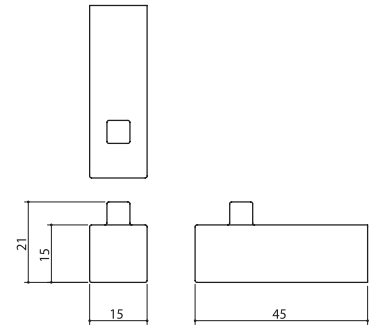

20C

Hook

Material: Zinc

Withstand load up to 10kg

Silver coating 20C-N0002-LS

Black coating 20C-N0002-BK

Silver chrome 20C-N0002-SC

Silver hairline 20C-N0002-SHC