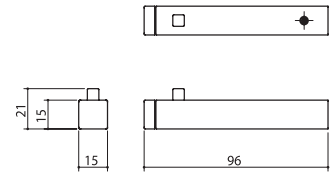

Silver chrome 33D-N00WA-SC

Silver hairline 33D-N00WA-SHC

34D

Door Stopper with Hook

Material: Zinc / Rubber
 Door thickness 30mm or more
 Withstand load up to 5kg
 Silver coating 34D-N00WA-LS
 Black coating 34D-N00WA-BK
 Silver chrome 34D-N00WA-SC
 Silver hairline 34D-N00WA-SHC