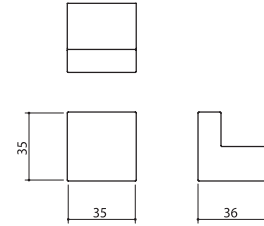

19C

Hook

Material: Zinc

Withstand load up to 10kg

Silver coating 19C-N0002-LS

Black coating 19C-N0002-BK

Silver chrome 19C-N0002-SC

Silver hairline 19C-N0002-SHC