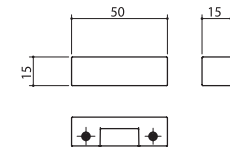

64P

Door Pull

Material: Zinc

Door thickness 20mm or more

Silver coating 64P-N0002-LS

Black coating 64P-N0002-BK

Silver chrome 64P-N0002-SC

Silver hairline 64P-N0002-SHC