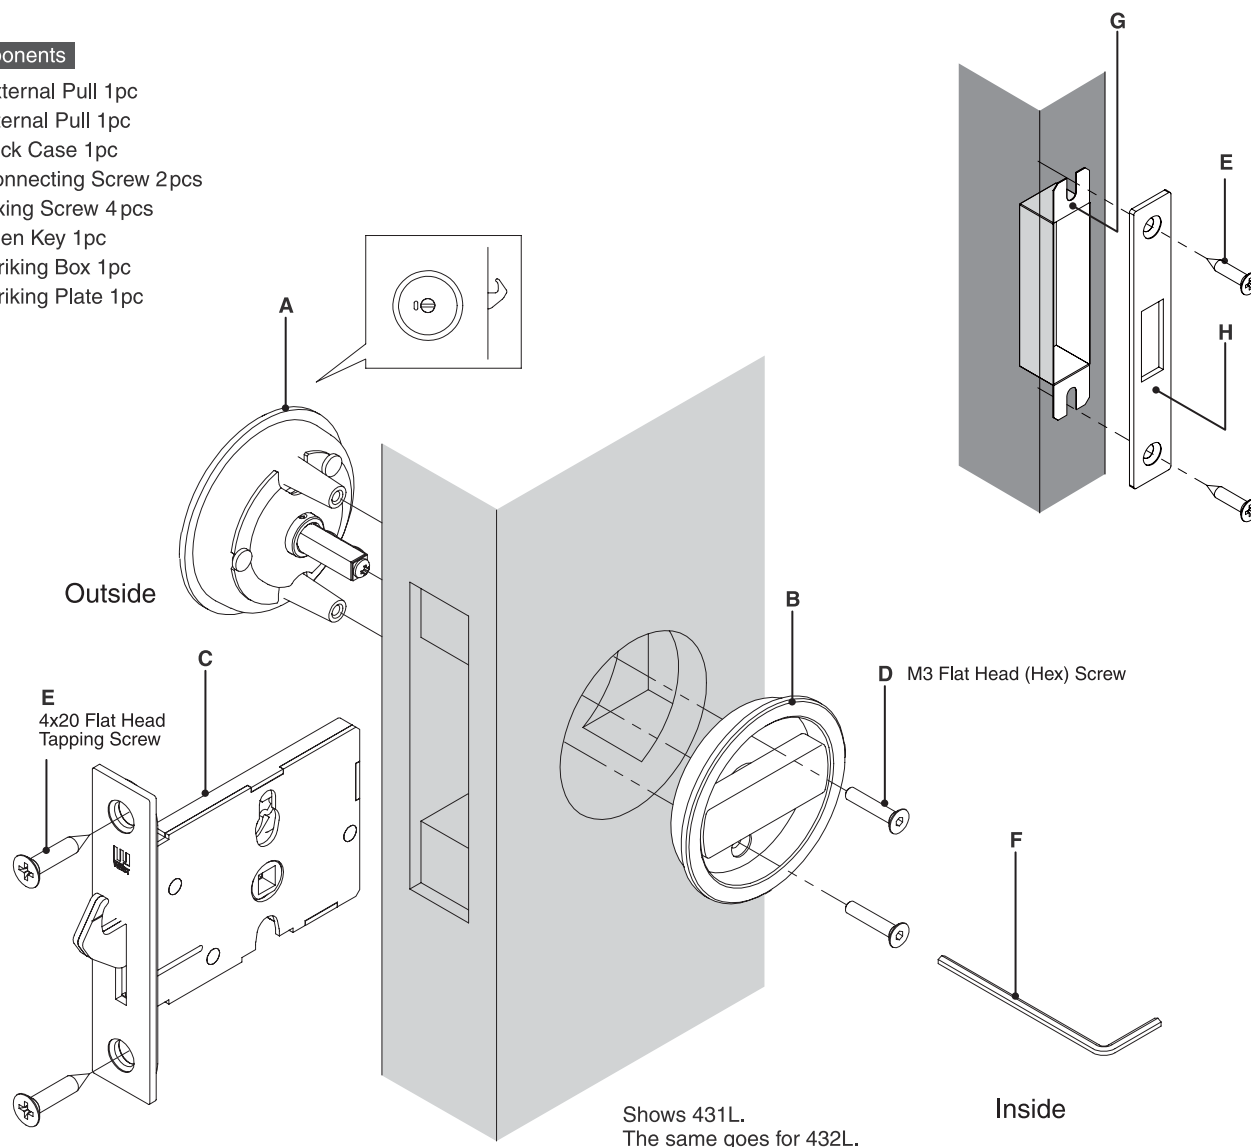

## Fitting Instruction

### components

- A : External Pull 1pc
- B : Internal Pull 1pc
- C : Lock Case 1pc
- D : Connecting Screw 2pcs
- E : Fixing Screw 4 pcs
- F : Allen Key 1pc
- G : Striking Box 1pc
- H : Striking Plate 1pc

1. Refer to the Cut-Out dimensions on the back, cut out the pockets on the door and the door frame.
2. Fix Lock Case (C) to the door with Fixing Screw (E).
3. Place External Pull (A) with its spindle passing through the lock follower, and connect with Internal Pull (B) using Connecting Screw (D).
4. Fix Striking Box (G) and Striking Plate (H) to the door frame with Fixing Screw (E).
5. Confirm that the lock functions properly.