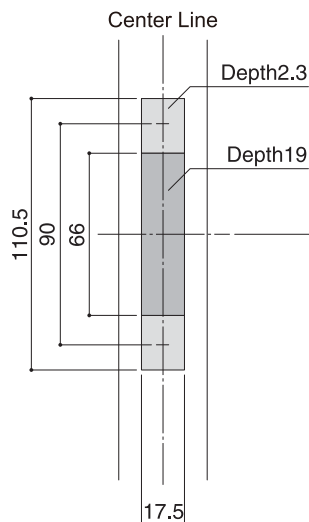

### components

- A : External Pull 1pc
- B : Internal Pull 1pc
- C : Lock Case 1pc
- D : Connecting Screw 2pcs
- E : Fixing Screw 4 pcs
- F : Allen Key 1pc
- G : Striking Box 1pc
- H : Striking Plate 1pc

## Cut-Out Dimensions (mm)

431L: Frame Side

431L: Door Side

432L: Frame Side

432L: Door Side