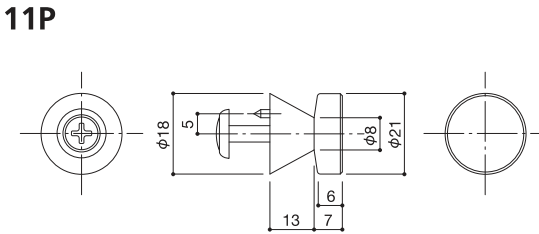

Furniture Knob

10P
 Door thickness Screw
 4-14mm M4x20 Oval head screw
 14-24mm M4x30 Oval head screw

11P,12P
 Door thickness Screw
 6-14mm M4x20 Oval head screw
 16-24mm M4x30 Oval head screw

17P,18P,19P,20P
 Door thickness Screw
 6-14mm M4x20 Oval head screw
 16-24mm M4x30 Oval head screw

Contact us if you install door thickness of more than 24mm.

Door thickness Screw
 7-14mm M3x20 Oval head screw
 17-24mm M3x30 Oval head screw

Contact us if you install door thickness of more than 24mm.

Door thickness of 23-27mm only.