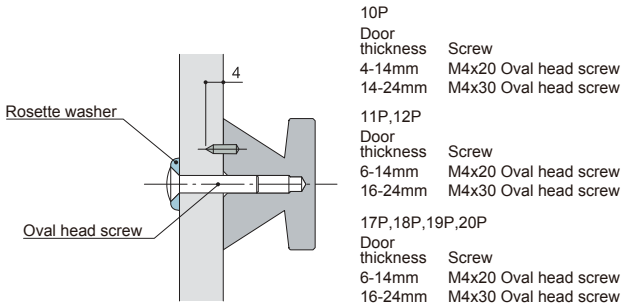

Furniture Knob

10P
 Door thickness Screw
 4-14mm M4x20 Oval head screw
 14-24mm M4x30 Oval head screw

11P,12P
 Door thickness Screw
 6-14mm M4x20 Oval head screw
 16-24mm M4x30 Oval head screw

17P,18P,19P,20P
 Door thickness Screw
 6-14mm M4x20 Oval head screw
 16-24mm M4x30 Oval head screw

Contact us if you install door thickness of more than 24mm.

Door thickness Screw
 7-14mm M3x20 Oval head screw
 17-24mm M3x30 Oval head screw

Contact us if you install door thickness of more than 24mm.

Door thickness of 23-27mm only.