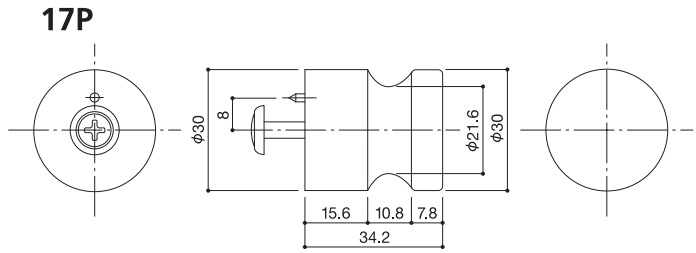

Furniture Knob

10P
 Door thickness Screw
 4-14mm M4x20 Oval head screw
 14-24mm M4x30 Oval head screw

11P,12P
 Door thickness Screw
 6-14mm M4x20 Oval head screw
 16-24mm M4x30 Oval head screw

17P,18P,19P,20P
 Door thickness Screw
 6-14mm M4x20 Oval head screw
 16-24mm M4x30 Oval head screw

Contact us if you install door thickness of more than 24mm.

Door thickness Screw
 7-14mm M3x20 Oval head screw
 17-24mm M3x30 Oval head screw

Contact us if you install door thickness of more than 24mm.

Door thickness of 23-27mm only.