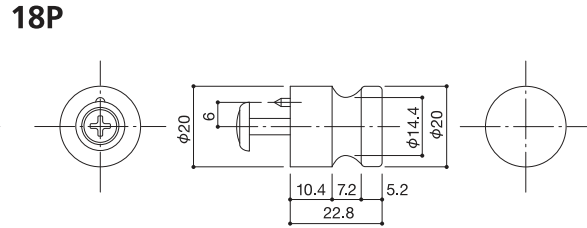

Furniture Knob

10P
 Door thickness Screw
 4-14mm M4x20 Oval head screw
 14-24mm M4x30 Oval head screw

11P,12P
 Door thickness Screw
 6-14mm M4x20 Oval head screw
 16-24mm M4x30 Oval head screw

17P,18P,19P,20P
 Door thickness Screw
 6-14mm M4x20 Oval head screw
 16-24mm M4x30 Oval head screw

Contact us if you install door thickness of more than 24mm.

Door thickness Screw
 7-14mm M3x20 Oval head screw
 17-24mm M3x30 Oval head screw

Contact us if you install door thickness of more than 24mm.

Door thickness of 23-27mm only.