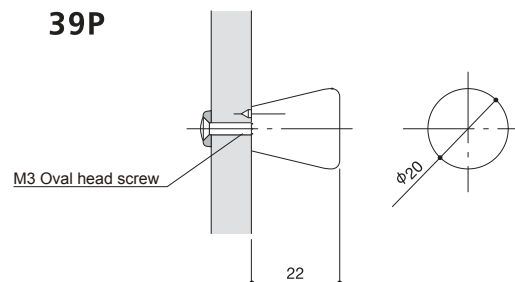

Furniture Knob

10P
 Door thickness Screw
 4-14mm M4x20 Oval head screw
 14-24mm M4x30 Oval head screw

11P,12P
 Door thickness Screw
 6-14mm M4x20 Oval head screw
 16-24mm M4x30 Oval head screw

17P,18P,19P,20P
 Door thickness Screw
 6-14mm M4x20 Oval head screw
 16-24mm M4x30 Oval head screw

Contact us if you install door thickness of more than 24mm.

Door thickness Screw
 7-14mm M3x20 Oval head screw
 17-24mm M3x30 Oval head screw

Contact us if you install door thickness of more than 24mm.

Door thickness of 23-27mm only.