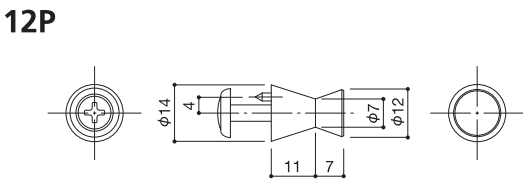

Furniture Knob

10P
 Door thickness Screw
 4-14mm M4x20 Oval head screw
 14-24mm M4x30 Oval head screw

11P,12P
 Door thickness Screw
 6-14mm M4x20 Oval head screw
 16-24mm M4x30 Oval head screw

17P,18P,19P,20P
 Door thickness Screw
 6-14mm M4x20 Oval head screw
 16-24mm M4x30 Oval head screw

Contact us if you install door thickness of more than 24mm.

Door thickness Screw
 7-14mm M3x20 Oval head screw
 17-24mm M3x30 Oval head screw

Contact us if you install door thickness of more than 24mm.

Door thickness of 23-27mm only.