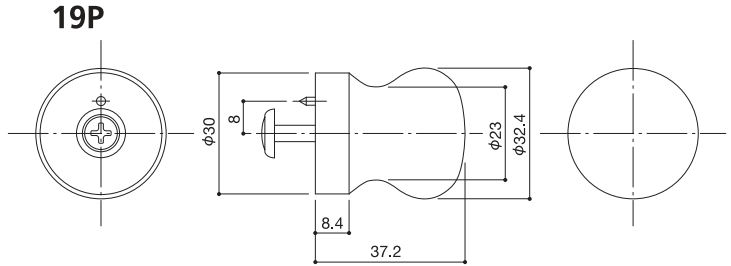

Furniture Knob

10P
 Door thickness Screw
 4-14mm M4x20 Oval head screw
 14-24mm M4x30 Oval head screw

11P,12P
 Door thickness Screw
 6-14mm M4x20 Oval head screw
 16-24mm M4x30 Oval head screw

17P,18P,19P,20P
 Door thickness Screw
 6-14mm M4x20 Oval head screw
 16-24mm M4x30 Oval head screw

Contact us if you install door thickness of more than 24mm.

Door thickness Screw
 7-14mm M3x20 Oval head screw
 17-24mm M3x30 Oval head screw

Contact us if you install door thickness of more than 24mm.

Door thickness of 23-27mm only.