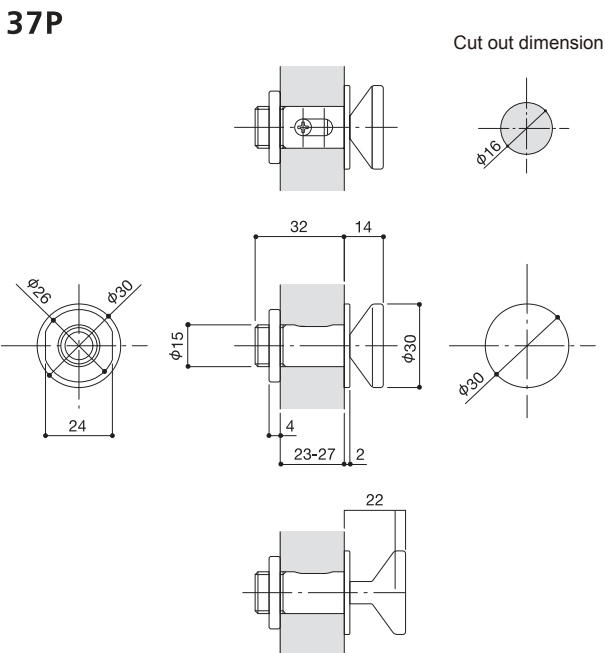

Furniture Knob

10P
 Door thickness Screw
 4-14mm M4x20 Oval head screw
 14-24mm M4x30 Oval head screw

11P,12P
 Door thickness Screw
 6-14mm M4x20 Oval head screw
 16-24mm M4x30 Oval head screw

17P,18P,19P,20P
 Door thickness Screw
 6-14mm M4x20 Oval head screw
 16-24mm M4x30 Oval head screw

Contact us if you install door thickness of more than 24mm.

Door thickness Screw
 7-14mm M3x20 Oval head screw
 17-24mm M3x30 Oval head screw

Contact us if you install door thickness of more than 24mm.

Door thickness of 23-27mm only.