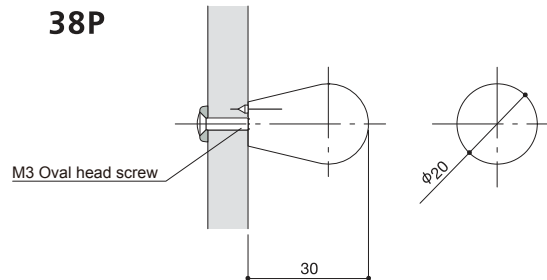

Furniture Knob

10P
 Door thickness Screw
 4-14mm M4x20 Oval head screw
 14-24mm M4x30 Oval head screw

11P,12P
 Door thickness Screw
 6-14mm M4x20 Oval head screw
 16-24mm M4x30 Oval head screw

17P,18P,19P,20P
 Door thickness Screw
 6-14mm M4x20 Oval head screw
 16-24mm M4x30 Oval head screw

Contact us if you install door thickness of more than 24mm.

Door thickness Screw
 7-14mm M3x20 Oval head screw
 17-24mm M3x30 Oval head screw

Contact us if you install door thickness of more than 24mm.

Door thickness of 23-27mm only.