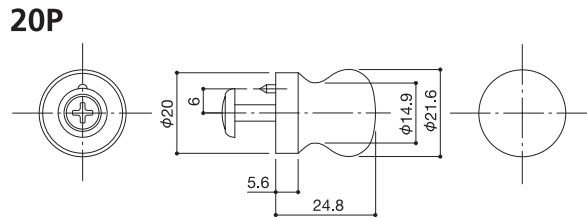

Furniture Knob

10P
 Door thickness Screw
 4-14mm M4x20 Oval head screw
 14-24mm M4x30 Oval head screw

11P,12P
 Door thickness Screw
 6-14mm M4x20 Oval head screw
 16-24mm M4x30 Oval head screw

17P,18P,19P,20P
 Door thickness Screw
 6-14mm M4x20 Oval head screw
 16-24mm M4x30 Oval head screw

Contact us if you install door thickness of more than 24mm.

Door thickness Screw
 7-14mm M3x20 Oval head screw
 17-24mm M3x30 Oval head screw

Contact us if you install door thickness of more than 24mm.

Door thickness of 23-27mm only.