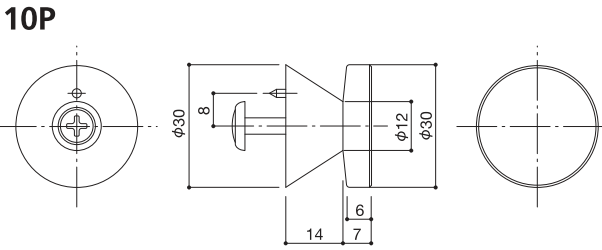

Furniture Knob

10P
 Door thickness Screw
 4-14mm M4x20 Oval head screw
 14-24mm M4x30 Oval head screw

11P,12P
 Door thickness Screw
 6-14mm M4x20 Oval head screw
 16-24mm M4x30 Oval head screw

17P,18P,19P,20P
 Door thickness Screw
 6-14mm M4x20 Oval head screw
 16-24mm M4x30 Oval head screw

Contact us if you install door thickness of more than 24mm.

Door thickness Screw
 7-14mm M3x20 Oval head screw
 17-24mm M3x30 Oval head screw

Contact us if you install door thickness of more than 24mm.

Door thickness of 23-27mm only.