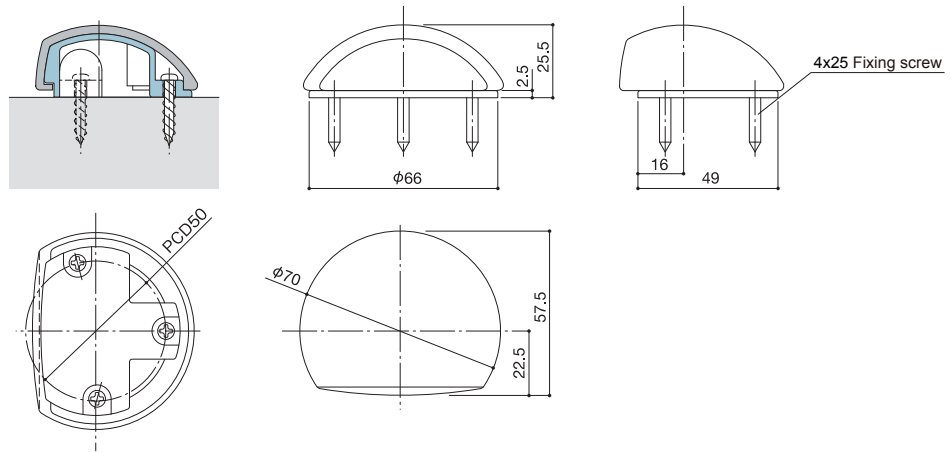

Door Stopper

11D

12D

13D

Slide Lock

10A