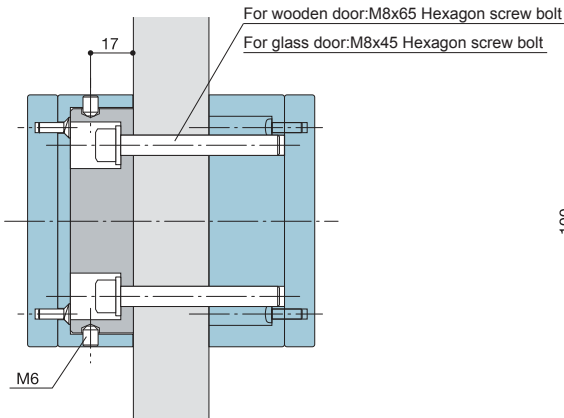

Door Plate

9030

Door thickness  
For wooden door:30mm-40mm  
For glass door:8mm-12mm

Rubber sheet and screw guide are added for the glass door.

9040

Door thickness  
For wooden door:30mm-40mm  
For glass door:8mm-12mm

Rubber sheet and screw guide are added for the glass door.

9050

Door thickness  
For wooden door:30mm-40mm  
For glass door:8mm-12mm

Rubber sheet and screw guide are added for the glass door.