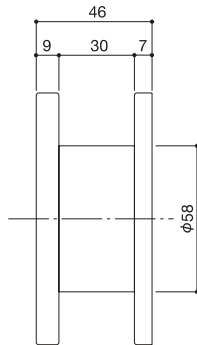

Door Plate

9030

Door thickness  
For wooden door:30mm-40mm  
For glass door:8mm-12mm

Rubber sheet and screw guide are added for the glass door.

9040

Door thickness  
For wooden door:30mm-40mm  
For glass door:8mm-12mm

Rubber sheet and screw guide are added for the glass door.

9050

Door thickness  
For wooden door:30mm-40mm  
For glass door:8mm-12mm

Rubber sheet and screw guide are added for the glass door.