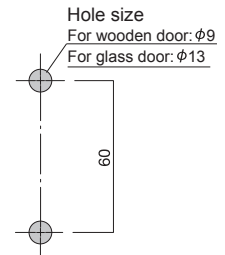

Door Plate

9030

Door thickness  
For wooden door:30mm-40mm  
For glass door:8mm-12mm

Rubber sheet and screw guide are added for the glass door.

9040

Door thickness  
For wooden door:30mm-40mm  
For glass door:8mm-12mm

Rubber sheet and screw guide are added for the glass door.

9050

Door thickness  
For wooden door:30mm-40mm  
For glass door:8mm-12mm

Rubber sheet and screw guide are added for the glass door.