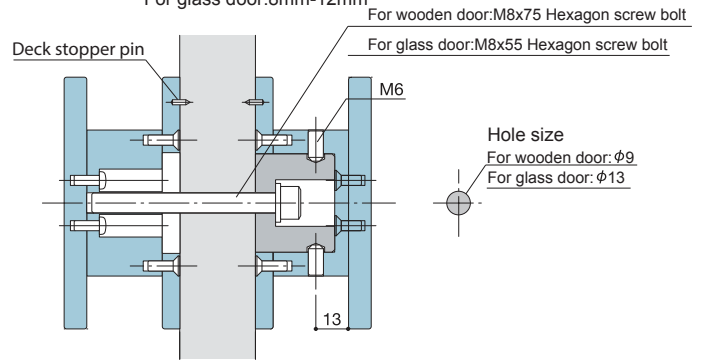

Door Plate

9030

Door thickness  
For wooden door:30mm-40mm  
For glass door:8mm-12mm

Rubber sheet and screw guide are added for the glass door.

9040

Door thickness  
For wooden door:30mm-40mm  
For glass door:8mm-12mm

Rubber sheet and screw guide are added for the glass door.

9050

Door thickness  
For wooden door:30mm-40mm  
For glass door:8mm-12mm

Rubber sheet and screw guide are added for the glass door.