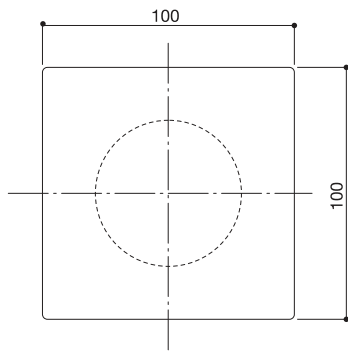

Door Plate

9030

Door thickness  
For wooden door:30mm-40mm  
For glass door:8mm-12mm

Rubber sheet and screw guide are added for the glass door.

9040

Door thickness  
For wooden door:30mm-40mm  
For glass door:8mm-12mm

Rubber sheet and screw guide are added for the glass door.

9050

Door thickness  
For wooden door:30mm-40mm  
For glass door:8mm-12mm

Rubber sheet and screw guide are added for the glass door.