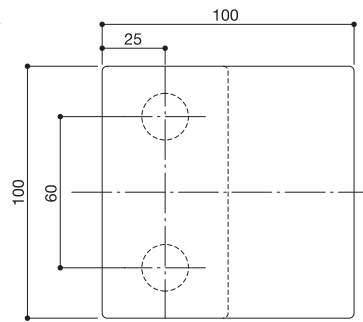

Door Plate

9030

Door thickness  
For wooden door:30mm-40mm  
For glass door:8mm-12mm

Rubber sheet and screw guide are added for the glass door.

9040

Door thickness  
For wooden door:30mm-40mm  
For glass door:8mm-12mm

Rubber sheet and screw guide are added for the glass door.

9050

Door thickness  
For wooden door:30mm-40mm  
For glass door:8mm-12mm

Rubber sheet and screw guide are added for the glass door.