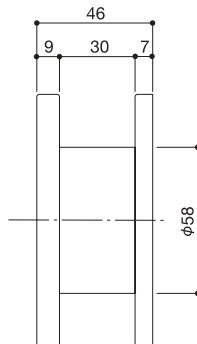

Door Plate

9030

Door thickness  
For wooden door:30mm-40mm  
For glass door:8mm-12mm

Rubber sheet and screw guide are added for the glass door.

9040

Door thickness  
For wooden door:30mm-40mm  
For glass door:8mm-12mm

Rubber sheet and screw guide are added for the glass door.

9050

Door thickness  
For wooden door:30mm-40mm  
For glass door:8mm-12mm

Rubber sheet and screw guide are added for the glass door.