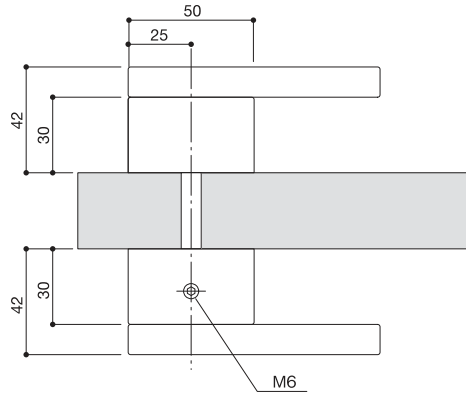

Door Plate

9030

Door thickness  
For wooden door:30mm-40mm  
For glass door:8mm-12mm

Rubber sheet and screw guide are added for the glass door.

9040

Door thickness  
For wooden door:30mm-40mm  
For glass door:8mm-12mm

Rubber sheet and screw guide are added for the glass door.

9050

Door thickness  
For wooden door:30mm-40mm  
For glass door:8mm-12mm

Rubber sheet and screw guide are added for the glass door.