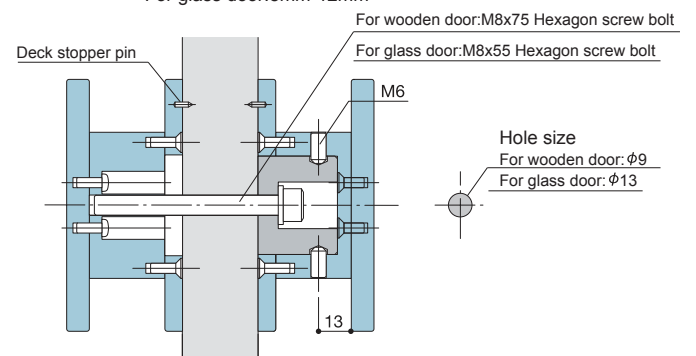

Door Plate

9030

Door thickness  
For wooden door:30mm-40mm  
For glass door:8mm-12mm

Rubber sheet and screw guide are added for the glass door.

9040

Door thickness  
For wooden door:30mm-40mm  
For glass door:8mm-12mm

Rubber sheet and screw guide are added for the glass door.

9050

Door thickness  
For wooden door:30mm-40mm  
For glass door:8mm-12mm

Rubber sheet and screw guide are added for the glass door.