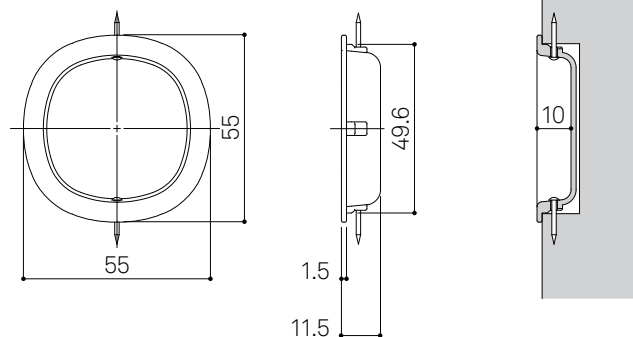

WEST
3rd

Flush Pull 445
Plane type

詳細図・切欠図