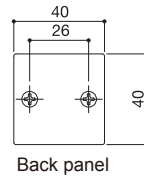

Furniture Pull

21P

22P

23P

Door thickness Screw
14-27mm M4x35 oval head screw
Contact us if you install door thickness of more than 27mm.

Furniture Sliding Pull

24P

Cut out

Back panel

Door thickness Screw
19-21mm M3x18 truss screw
Contact us if you install door thickness of more than 21mm.

Furniture Knob

Door thickness Screw
5-10mm M4x20 oval head screw
15-20mm M4x30 oval head screw
Contact us if you install door thickness of more than 20mm.

25P

Door thickness Screw
14-27mm M4x35 oval head screw
Contact us if you install door thickness of more than 27mm.