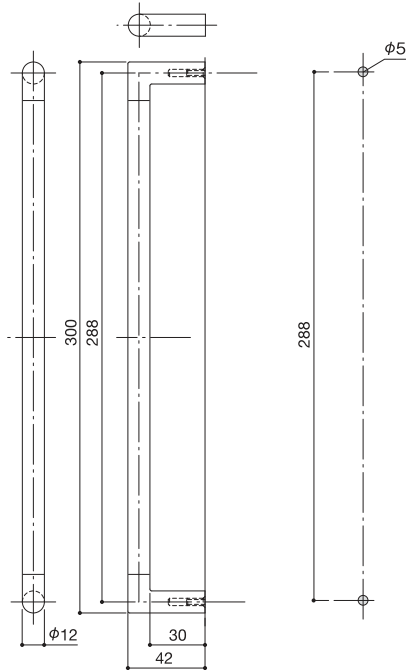

Furniture Pull

21P

22P

23P

Door thickness Screw
14-27mm M4x35 oval head screw
Contact us if you install door thickness of more than 27mm.

Furniture Sliding Pull

24P

Cut out

Back panel

Door thickness Screw
19-21mm M3x18 truss screw
Contact us if you install door thickness of more than 21mm.

Furniture Knob

Door thickness Screw
5-10mm M4x20 oval head screw
15-20mm M4x30 oval head screw
Contact us if you install door thickness of more than 20mm.

25P

Door thickness Screw
14-27mm M4x35 oval head screw
Contact us if you install door thickness of more than 27mm.