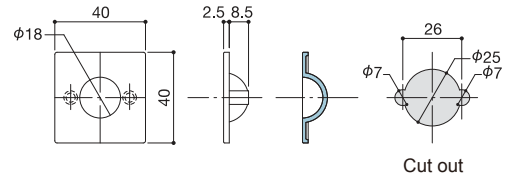

Furniture Pull

21P

22P

23P

Door thickness Screw
14-27mm M4x35 oval head screw
Contact us if you install door thickness of more than 27mm.

Furniture Sliding Pull

24P

Cut out

Back panel

Door thickness Screw
19-21mm M3x18 truss screw
Contact us if you install door thickness of more than 21mm.

Furniture Knob

Door thickness Screw
5-10mm M4x20 oval head screw
15-20mm M4x30 oval head screw
Contact us if you install door thickness of more than 20mm.

25P

Door thickness Screw
14-27mm M4x35 oval head screw
Contact us if you install door thickness of more than 27mm.