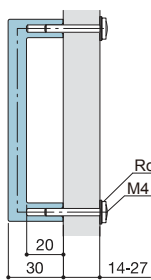

Furniture Pull

21P

22P

23P

Door thickness Screw
14-27mm M4x35 oval head screw
Contact us if you install door thickness of more than 27mm.

Furniture Sliding Pull

24P

Cut out

Back panel

Door thickness Screw
19-21mm M3x18 truss screw
Contact us if you install door thickness of more than 21mm.

Furniture Knob

Door thickness Screw
5-10mm M4x20 oval head screw
15-20mm M4x30 oval head screw
Contact us if you install door thickness of more than 20mm.

25P

Door thickness Screw
14-27mm M4x35 oval head screw
Contact us if you install door thickness of more than 27mm.