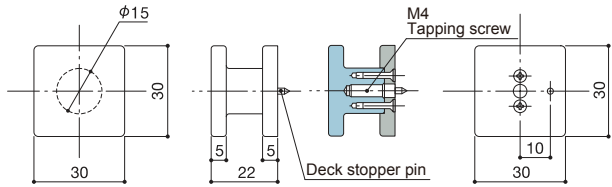

Furniture Pull

21P

22P

23P

Door thickness Screw
14-27mm M4x35 oval head screw
Contact us if you install door thickness of more than 27mm.

Furniture Sliding Pull

24P

Cut out

Back panel

Door thickness Screw
19-21mm M3x18 truss screw
Contact us if you install door thickness of more than 21mm.

Furniture Knob

Door thickness Screw
5-10mm M4x20 oval head screw
15-20mm M4x30 oval head screw
Contact us if you install door thickness of more than 20mm.

25P

Door thickness Screw
14-27mm M4x35 oval head screw
Contact us if you install door thickness of more than 27mm.