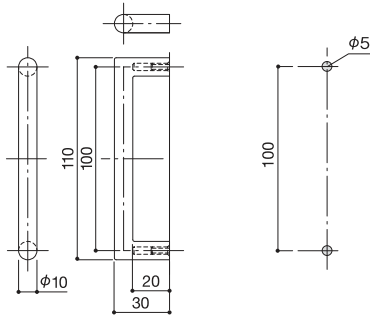

Furniture Pull

21P

22P

23P

Door thickness Screw
14-27mm M4x35 oval head screw
Contact us if you install door thickness of more than 27mm.

Furniture Sliding Pull

24P

Cut out

Back panel

Door thickness Screw
19-21mm M3x18 truss screw
Contact us if you install door thickness of more than 21mm.

Furniture Knob

Door thickness Screw
5-10mm M4x20 oval head screw
15-20mm M4x30 oval head screw
Contact us if you install door thickness of more than 20mm.

25P

Door thickness Screw
14-27mm M4x35 oval head screw
Contact us if you install door thickness of more than 27mm.