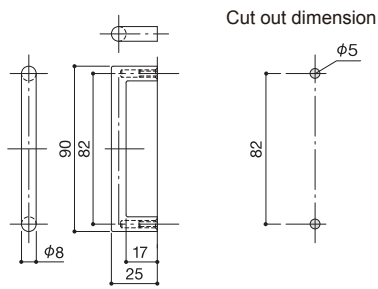

Furniture Pull

21P

22P

23P

Door thickness Screw
14-27mm M4x35 oval head screw
Contact us if you install door thickness of more than 27mm.

Furniture Sliding Pull

24P

Cut out

Back panel

Door thickness Screw
19-21mm M3x18 truss screw
Contact us if you install door thickness of more than 21mm.

Furniture Knob

Door thickness Screw
5-10mm M4x20 oval head screw
15-20mm M4x30 oval head screw
Contact us if you install door thickness of more than 20mm.

25P

Door thickness Screw
14-27mm M4x35 oval head screw
Contact us if you install door thickness of more than 27mm.