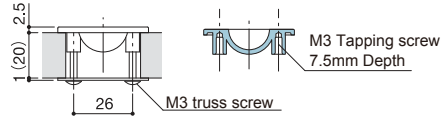

Furniture Pull

21P

22P

23P

Door thickness Screw
14-27mm M4x35 oval head screw
Contact us if you install door thickness of more than 27mm.

Furniture Sliding Pull

24P

Cut out

Back panel

Door thickness Screw
19-21mm M3x18 truss screw
Contact us if you install door thickness of more than 21mm.

Furniture Knob

Door thickness Screw
5-10mm M4x20 oval head screw
15-20mm M4x30 oval head screw
Contact us if you install door thickness of more than 20mm.

25P

Door thickness Screw
14-27mm M4x35 oval head screw
Contact us if you install door thickness of more than 27mm.